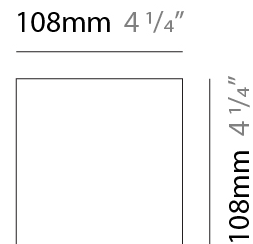

PROJECT	_____
TYPE	_____
SPECIFIER	_____
QUANTITY	_____
DATE	_____

CARTELLO STANDARD SURFACE

D93123

base number

1. To build a product code in our configurator select the specify button on the base model # product page
2. To build a manual product code on this datasheet choose from the options listed below in blue font and add the suffix to the base model #

GENERAL

Series: Cartello
Subseries: Cartello Standard
Brand: Milan
Division: Design
Mounting Type: Surface
Mounting Location: Wall
Subcategory: Up/Down Light

PHYSICAL

Shape: Rectangle
Length (mm): 110
Length (in): 4 ⁵/₁₆
Height (mm): 51
Depth (mm): 45
Height (in): 2
Depth (in): 1 ³/₄
Extension (mm): 45
Extension (in): 1 ³/₄
Light Distribution: Direct / Indirect
Weight (kg): 0.3
Weight (lbs): 0.599
Fixture Finish: Metallic Gray
Fixture Material: Aluminum

ELECTRICAL

Number of Lamps: 2
Lamp Type: LED
Max. Wattage Per Lamp (W): 4
Dimming: Electronic Low Voltage Dimming
Input Voltage (V): 120Vac Direct Line

LED

Number of LEDs: 2
Color Temperature (°K): 3000
Max. Delivered Lumen (lm): 600
CRI: >80 CRI

OPTICAL

RATINGS AND CERTIFICATIONS

Certified By: CSA Certified to UL and CSA Standards
IP rating: IP20

J-Box cover plate included