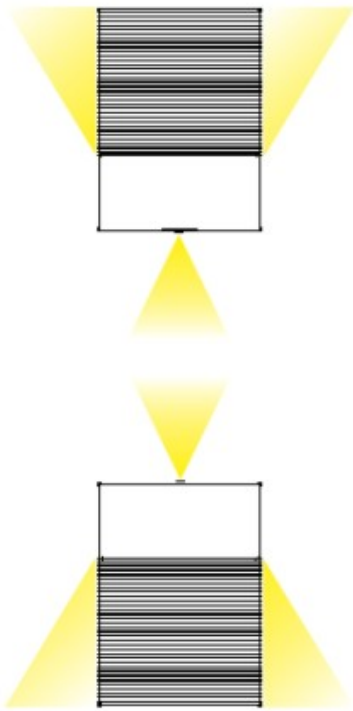

CARTELLO STANDARD SURFACE

D93122

PROJECT	_____
TYPE	_____
SPECIFIER	_____
QUANTITY	_____
DATE	_____

D