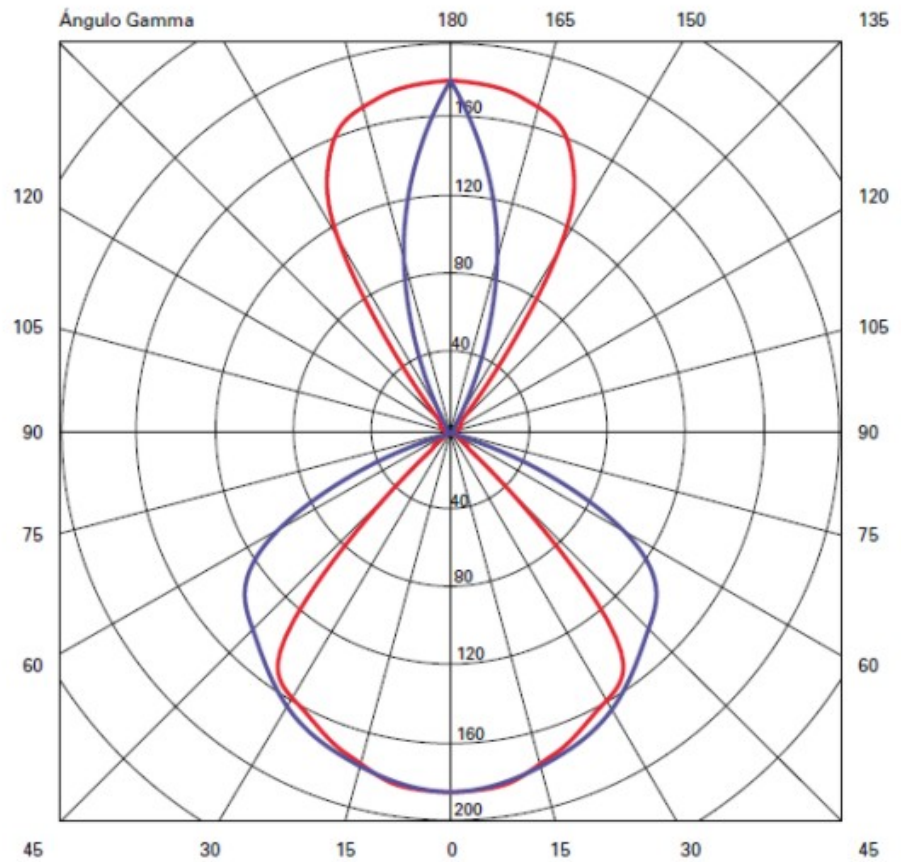

CARTELLO STANDARD SURFACE

D93123

PROJECT	_____
TYPE	_____
SPECIFIER	_____
QUANTITY	_____
DATE	_____

D