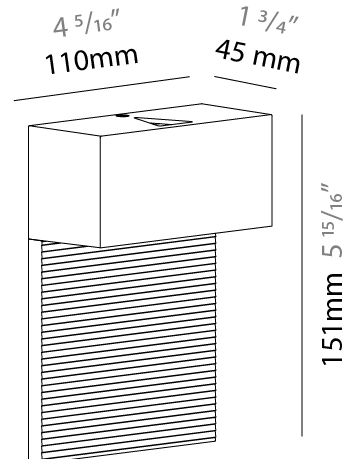

PROJECT	
TYPE	
SPECIFIER	
QUANTITY	
DATE	

CARTELLO STANDARD SURFACE

D93122

base number

1. To build a product code in our configurator select the specify button on the base model # product page
2. To build a manual product code on this datasheet choose from the options listed below in blue font and add the suffix to the base model #

GENERAL

Series: Cartello
Subseries: Cartello Standard
Brand: Milan
Division: Design
Mounting Type: Surface
Mounting Location: Wall
Subcategory: Up/Down Light

PHYSICAL

Shape: Rectangle
Length (mm): 110
Length (in): 4 ⁵/₁₆
Height (mm): 151
Depth (mm): 45
Height (in): 5 ¹⁵/₁₆
Depth (in): 1 ³/₄
Extension (mm): 45
Extension (in): 1 ³/₄
Light Distribution: Direct / Indirect
Weight (kg): 0.3
Weight (lbs): 0.599
Fixture Finish: Metallic Gray
Fixture Material: Aluminum

ELECTRICAL

Number of Lamps: 2
Lamp Type: LED
Max. Wattage Per Lamp (W): 4
Dimming: Electronic Low Voltage Dimming
Input Voltage (V): 120Vac Direct Line

LED

Number of LEDs: 2
Color Temperature (°K): 3000
Max. Delivered Lumen (lm): 600
CRI: >80 CRI

OPTICAL

RATINGS AND CERTIFICATIONS

Certified By: CSA Certified to UL and CSA Standards
IP rating: IP20