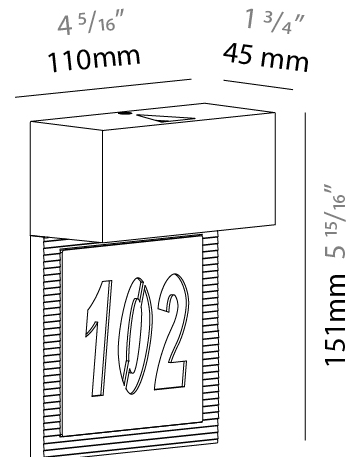

PROJECT	
TYPE	
SPECIFIER	
QUANTITY	
DATE	

CARTELLO SIGNAL SURFACE

D93127

base number

1. To build a product code in our configurator select the specify button on the base model # product page
2. To build a manual product code on this datasheet choose from the options listed below in blue font and add the suffix to the base model #

GENERAL

Series: Cartello
Subseries: Cartello Signal
Brand: Milan
Division: Design
Mounting Type: Surface
Mounting Location: Wall
Subcategory: Wall Effect

PHYSICAL

Shape: Rectangle
Length (mm): 110
Length (in): 4 ⁵/₁₆
Height (mm): 151
Depth (mm): 45
Height (in): 5 ¹⁵/₁₆
Depth (in): 1 ³/₄
Extension (mm): 45
Extension (in): 1 ³/₄
Light Distribution: Downlight
Weight (kg): 0.3
Weight (lbs): 0.599
Fixture Finish: Metallic Gray
Fixture Material: Extruded Aluminum

ELECTRICAL

Number of Lamps: 2
Lamp Type: LED
Max. Wattage Per Lamp (W): 8
Dimming: Electronic Low Voltage Dimming
Input Voltage (V): 120Vac Direct Line

LED

Number of LEDs: 2
Color Temperature (°K): 3000
Max. Delivered Lumen (lm): 600
CRI: >80 CRI

OPTICAL

RATINGS AND CERTIFICATIONS

Certified By: CSA Certified to UL and CSA Standards
IP rating: IP44