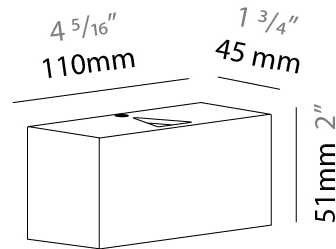

PROJECT	_____
TYPE	_____
SPECIFIER	_____
QUANTITY	_____
DATE	_____

CARTELLO STANDARD SURFACE

D93123

base number

1. To build a product code in our configurator select the specify button on the base model # product page
2. To build a manual product code on this datasheet choose from the options listed below in blue font and add the suffix to the base model #

GENERAL

Series: Cartello
Subseries: Cartello Standard
Brand: Milan
Division: Design
Mounting Type: Surface
Mounting Location: Wall
Subcategory: Up/Down Light

PHYSICAL

Shape: Rectangle
Length (mm): 110
Length (in): 4 ⁵/₁₆
Height (mm): 51
Depth (mm): 45
Height (in): 2
Depth (in): 1 ³/₄
Extension (mm): 45
Extension (in): 1 ³/₄
Light Distribution: Direct / Indirect
Weight (kg): 0.3
Weight (lbs): 0.599
Fixture Finish: Metallic Gray
Fixture Material: Aluminum

ELECTRICAL

Number of Lamps: 2
Lamp Type: LED
Max. Wattage Per Lamp (W): 4
Dimming: Electronic Low Voltage Dimming
Input Voltage (V): 120Vac Direct Line

LED

Number of LEDs: 2
Color Temperature (°K): 3000
Max. Delivered Lumen (lm): 600
CRI: >80 CRI

OPTICAL

RATINGS AND CERTIFICATIONS

Certified By: CSA Certified to UL and CSA Standards
IP rating: IP20

J-Box cover plate included